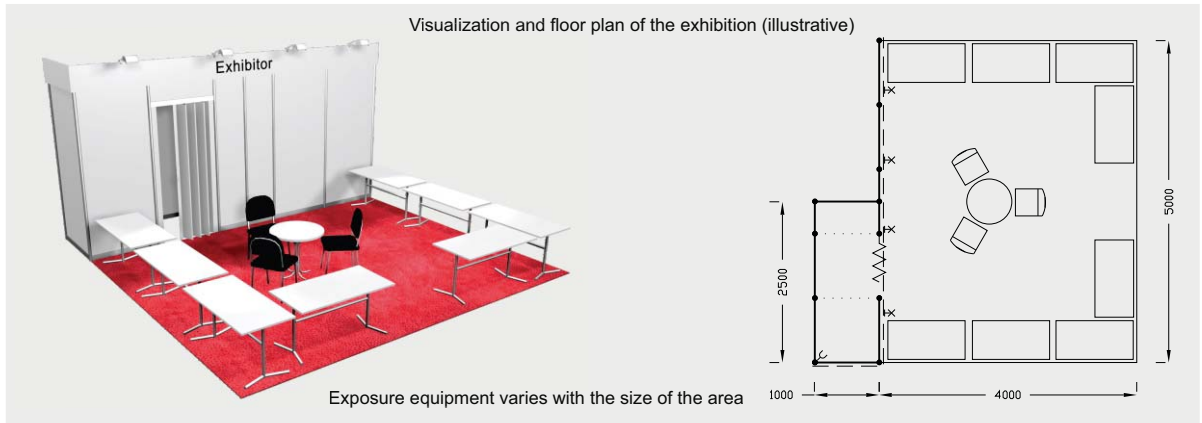

Expositions Offer - depth of stands 4 m, width 4, 5, 6 and 7 m

The price includes: exhibition area, registration fee, stand construction incl. furnishings (see the list), 1x socket 220V, 1x wastebasket, carpet flooring, an inscription of up to 15 characters on fascia, power supply up to 2,2 kW incl. testing, daily cleaning, 2x Assembly/Dismantling Pass, 2 - 3x Exhibitor's Pass, the company name and address in the fair catalogue and in the electronic information system and in Brands and Companies Map.

Stand furnishings	4 x 4 m	5 x 4 m	6 x 4 m	7 x 4 m
table	1	1	2	2
chair	3	3	6	6
table 120 x 60 cm	7	8	9	10
socket 220V	1	1	1	1
storage	2 x 1 m	2,5 x 1 m	3 x 1 m	3,5 x 1 m
spotlight	3	4	5	6
carpet (sqm)	16 m ²	20 m ²	24 m ²	28 m ²
exhibitor's pass	2	2	3	3
Total price in CZK excl. VAT	49 328,-	58 009,-	65 922,-	75 249,-

Additional equipment to Showroom expositions (Prices excl. VAT)
 - other facilities can be ordered on a supplementary basis - see ieso.bvv.cz

 Chair Bystface I Pcs Price CZK 350,-	 Bar stools Pcs Price CZK 800,-	 Round table 70 cm white Pcs Price CZK 500,-	 Round table 90 cm white Pcs Price CZK 720,-	 Table buffet white Pcs Price CZK 1 000,-	 Stand for brochures Pcs Price CZK 1 080,-
 Lockable cabinet Pcs Height 88 cm Width 59 cm Depth 45 cm Price CZK 1 300,-	 Refrigerator incl. socket Pcs Price CZK 2 600,-	 Eyecatcher front Pcs Price CZK 928,-	 Information desk Premium Pcs Price CZK 2 728,-	 Hanging truss lenght 4 m + 8x spotlight KING Pcs Price CZK 13 560,-	 Hanging banner 3 x 1 m double-sided banner 3 x 1 m Pcs Price CZK 4 480,-
 Socket 220 V Pcs excl. electricity Price CZK 310,-	 Spotlight Pcs Price CZK 330,-	 Spotlight with holder Pcs Price CZK 690,-	 Spotlight KING Pcs Price CZK 815,-		